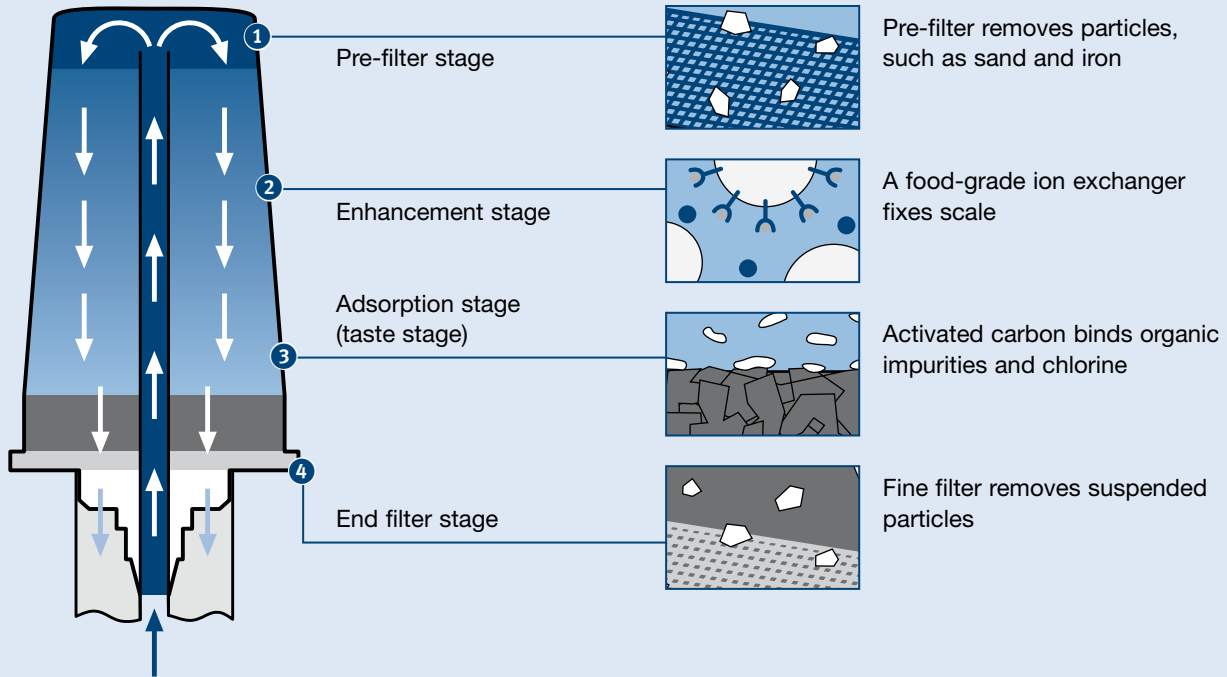

bestcup water filter: optimal coffee water with top technology and professional 4-level filtration

The BWT bestcup filter range meets the needs of amateur baristas and the professional demands of coffee connoisseurs:

Extremely efficient and durable coffee machine technology
Safe to operate
High Efficiency Technology (HET) and professional 4-level filtration
Exceptionally efficient filter capacity
Excellent handling
Easy installation

Filters easy to replace
Your coffee machine protected from limescale deposits
The best and most consistent coffee quality guaranteed
A perfect coffee aroma
Satisfied connoisseurs

Maximal performance for every requirement

Filter capacity at 10 °KH = 50 litres

bestcup filter cartridge order numbers

BWT bestcup S SAPHIR: KS32120
BWT bestcup S WHITE: KS32110
BWT bestcup T WHITE: KS30110
BWT bestcup BLUE: KS30120

Quality range	Cup volumes		
	☕ 35 ml	☕ 70 ml	☕ 150 ml
A (<8 °KH)	2,381	1,190	555
B (8–14 °KH)	1,428	714	333
C (>14 °KH)	1,020	510	238